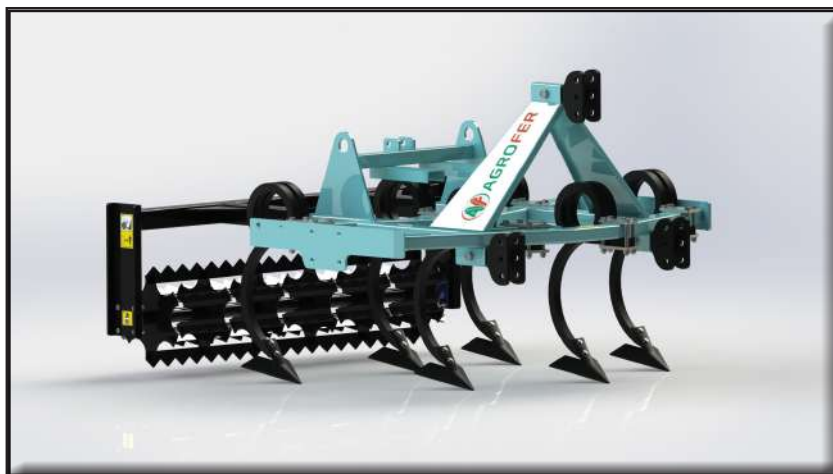

# CULTIVATOR VARIO AG

- Cut-tube profile frame
- 3-point hitch on lifter
- Adjustable and movable anchors
- Welded and painted structure
- With hydraulic toothed roller (tractor oil)

MOD.	Dimensions	 N° Springs	 Tillers	Anchors height mm	A Work width mm	 mm	 700 mm	Kg	 HP
AG 6	1500x1700x1120	6	260	540	1500	150-200	1800	320	70
AG 9	1900x1700x1120	9	260	540	1900	150-2000	2000	400	70
AG 11	2400x1700x1120	11	260	540	2400	150-200	2600	450	70