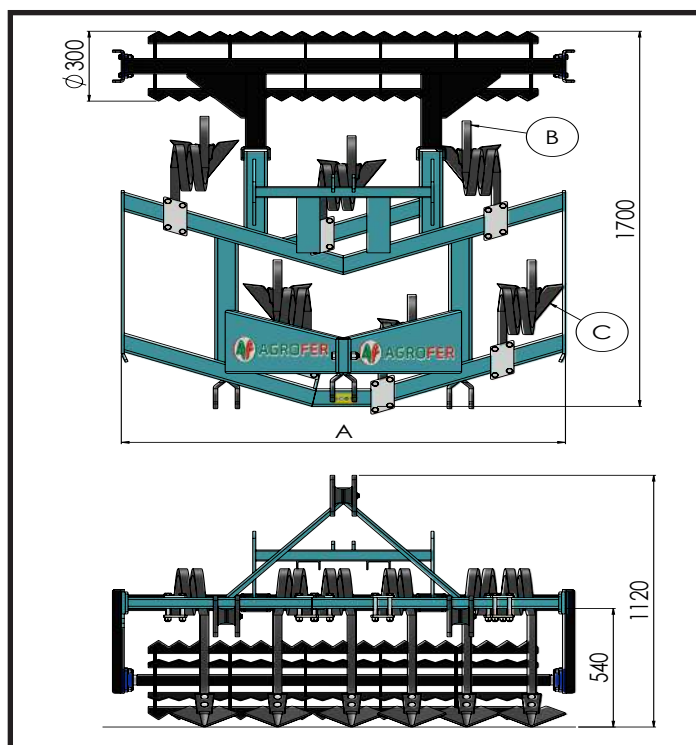

# CULTIVATOR VARIO AG

- Cut-tube profile frame
- 3-point hitch on lifter
- Adjustable and movable anchors
- Welded and painted structure
- With hydraulic toothed roller (tractor oil)

MOD.	Dimensions	 N° Springs	 Tillers	Anchors height mm	A Work width mm	 mm	 700 mm	Kg	 HP
AG 6	1500x1700x1120	6	260	540	1500	150-200	1800	320	70
AG 9	1900x1700x1120	9	260	540	1900	150-2000	2000	400	70
AG 11	2400x1700x1120	11	260	540	2400	150-200	2600	450	70